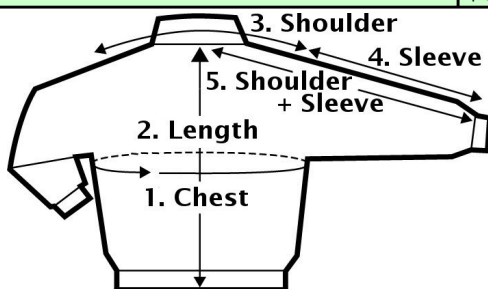

TOYOTA TECHNOCRAFT Co.,Ltd.

800 MOROOKA-CHO, KOHOKU-KU, YOKOHAMA, 222-0002 JAPAN
PHONE: +81-45-540-2125 FAX: +81-45-540-2122