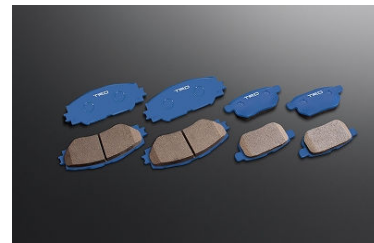

New Product Information

**New Parts for Prius/Prius PHV ( 2011.12 - )**

Nov. 29, 2011

Description		Application	Parts No.	Q'ty	List Price (JPN)
Front Spoiler *1	White Pearl Crystal Shine Color Code "070"	All Model (2011.12 - )	MS341-47003-A1	1	¥40,000
	Silver Metallic Color Code "1F7"		MS341-47003-B0	1	¥40,000
	Black Color Code "202"		MS341-47003-C0	1	¥40,000
	Non painted (Surface finished)		MS341-47004-00	1	¥37,000
Rear Bumper Spoiler *1	White Pearl Crystal Shine Color Code "070"	All Model	MS313-47001-A1	1	¥40,000
	Silver Metallic Color Code "1F7"		MS313-47001-B0	1	¥40,000
	Black Color Code "202"		MS313-47001-C0	1	¥40,000
	Non painted (Surface finished)		MS313-47002-00	1	¥37,000
Rear Trunk Spoiler *1	White Pearl Crystal Shine Color Code "070"	All Model	MS342-47001-A1	1	¥33,000
	Silver Metallic Color Code "1F7"		MS342-47001-B0	1	¥33,000
	Black Color Code "202"		MS342-47001-C0	1	¥33,000
	Non painted (Surface finished)		MS342-47002-00	1	¥31,000
LED Day-time Running Lamp Set *1	Exclusively for TRD Front Spoiler	2011.12 - Except PHV Model	MS403-47001	1	¥40,000
High Response Muffler Ver.S *2		All Model	MS153-47001	1	¥56,000

\*1 Installation requires drilling of holes.

\*2 Recommend installation with TRD Rear Bumper Spoiler.

(Continue to Next Page)

Description		Application	Parts No.	Q'ty	List Price (JPN)
Blue Series Brake Pad Set	Front	All Model	MS225-47001	1	¥12,000
	Rear	All Model	MS226-47001	1	¥11,000
TRD Sportivo Suspension	Shocks & Springs Set			1	¥95,000
	Shock Absorber Set	All Model (2011.12 -)	MS260-47003	1	¥52,000
	Coil Spring Set		MS250-47003	1	¥43,000
Member Brace Set	Front x 1 pc, Center x 2 pcs	All Model (2011.12 -)	MS300-47001	1	¥57,000

Front Spoiler

Rear Bumper Spoiler

Rear Trunk Spoiler

LED Day-time Running Lamp

High Response Muffler Ver.S

Blue Series Brake Pad Set

TRD Sportivo Suspension

Member Brace Set